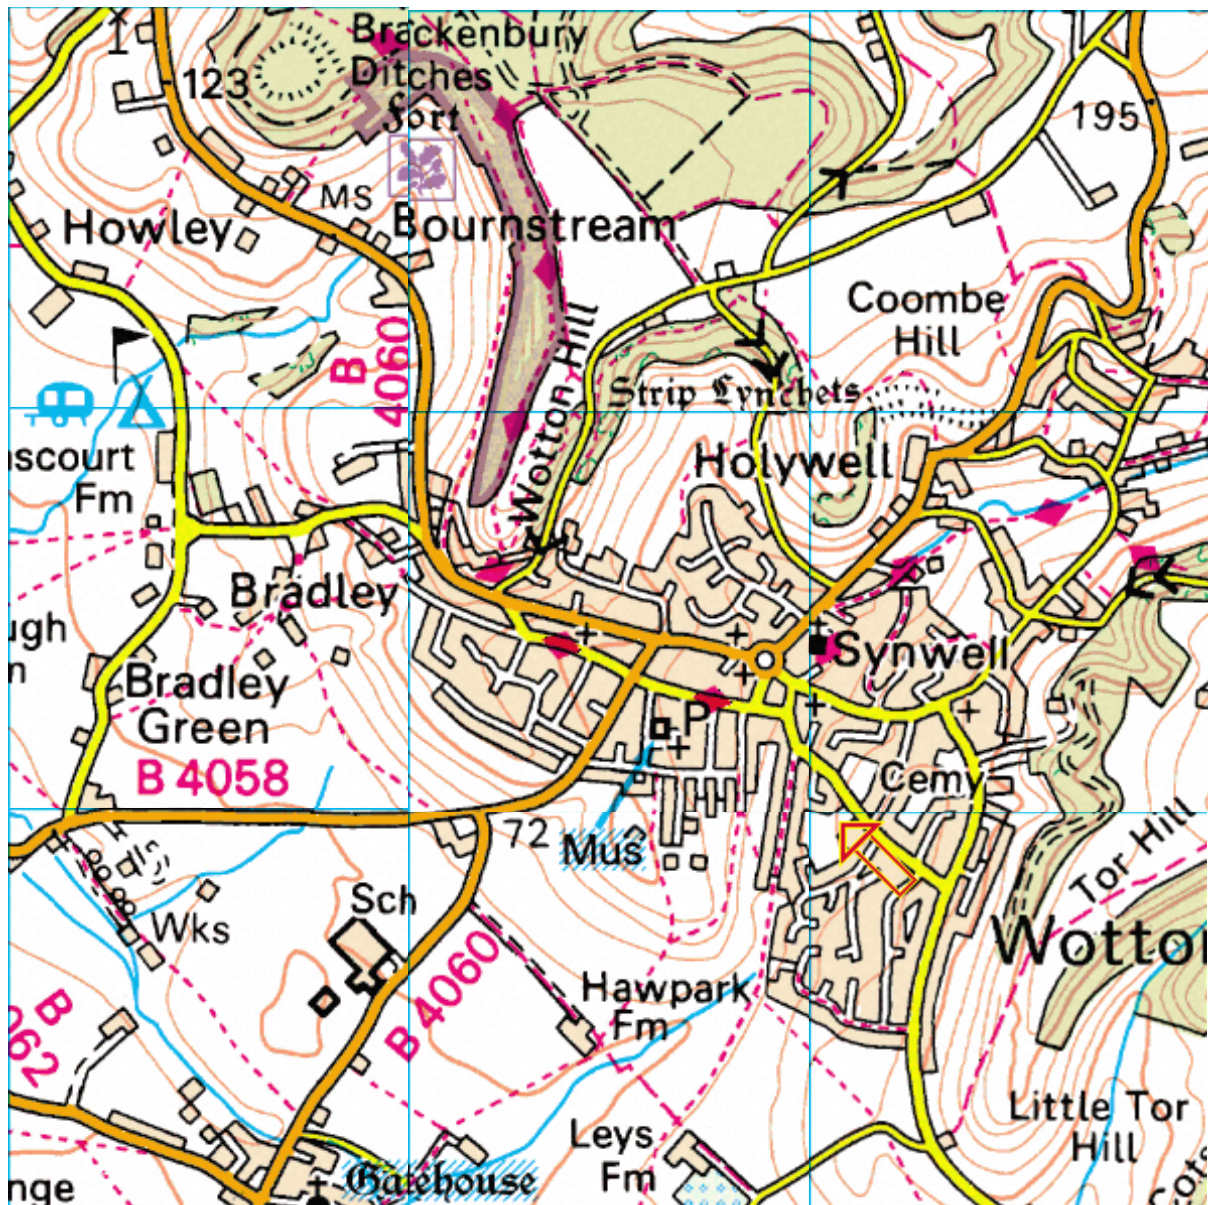

Autumn Training Day

Directions from M5:

M5 J14, B4509 through Tortworth to Charfield. Left onto B4058 to Wotton-under-Edge. Right at the T-junction where B4060 joins, but you in effect stay on B4058. At the roundabout with the war memorial take 2nd exit then pass Church Street on your right, 'The Cloud' on your left and then take the next right onto School Road. *This turning is close to the war memorial.*

After the second turning on your left (Mount Pleasant) the school is on your right on the corner of Shepherds Leaze with Wortley Road (the road you are now on). Entry to the 'British School' car park is via Shepherds Leaze, but if you arrive late it may be full, so park on the road.

Autumn Training Day

War Memorial roundabout

British School, Wortley Road.